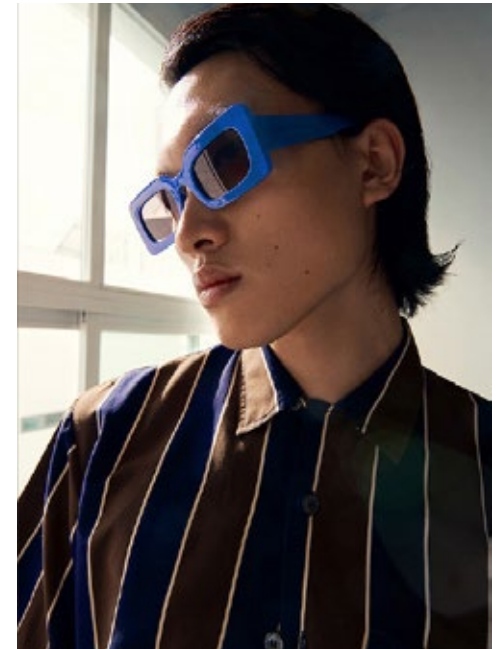

GRÖSSE: **189 / 6'2** KONF: **48**
BRUST: **92 / 36"** SCHUHE: **45**
TAILLE: **75 / 30"** HAARE: **SCHWARZ**
HÜFTE: **96 / 38"** AUGEN: **BRAUN**

indeed Fon +49 (0)30 9700 2680
Fax +49 (0)30 9700 26829
Scharnweberstr. 4 // 10247 Berlin www.indeedmodels.com
berlin@indeedmodels.com